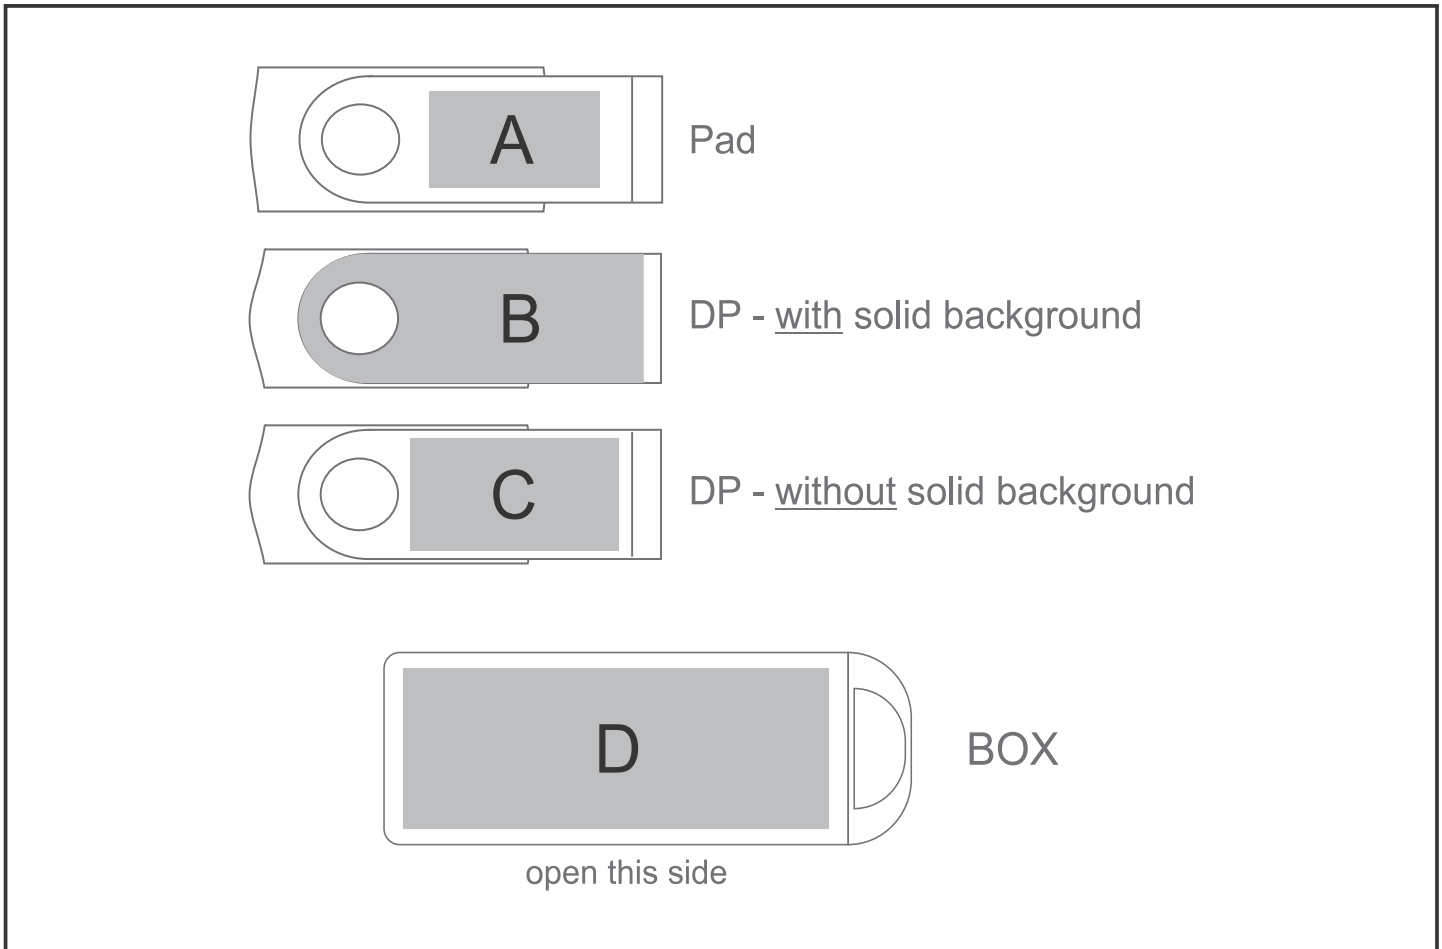

GF-AM-625-B

Axis Gyro Flash Drive - 8GB

Need to know:

- NB: Inclusive Branding is NOT applicable to Items marked as Reduced to Clear.

Branding Options:

Position	Branding Method (Branding Code)	No. of Colours	Dimension
A	Pad Printing (PC)	4 Colours	22mm wide x 12mm high
B	Direct to Print (DP-B)	Full Colour	44mm wide x 16mm high
C	Direct to Print (DP-B)	Full Colour	27mm wide x 14mm high
D	Pad Printing (PB)	4 Colours	55mm wide x 20mm high